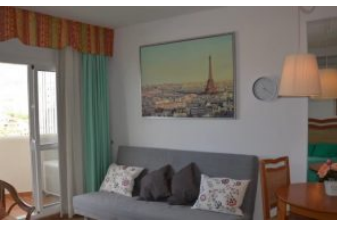

STUDIO APARTMENT WALKING DISTANCE TO THE SEA

Benalmádena

210,000 €

REF: RTB4742061

DESCRIPTION

Studio consisting of terrace, bathroom, living room with kitchen and bed equipped with air conditioning. With incredible views of the sea and the bay. It is located in a very complete urbanization with a water park, common areas to exercise outdoors and much more.