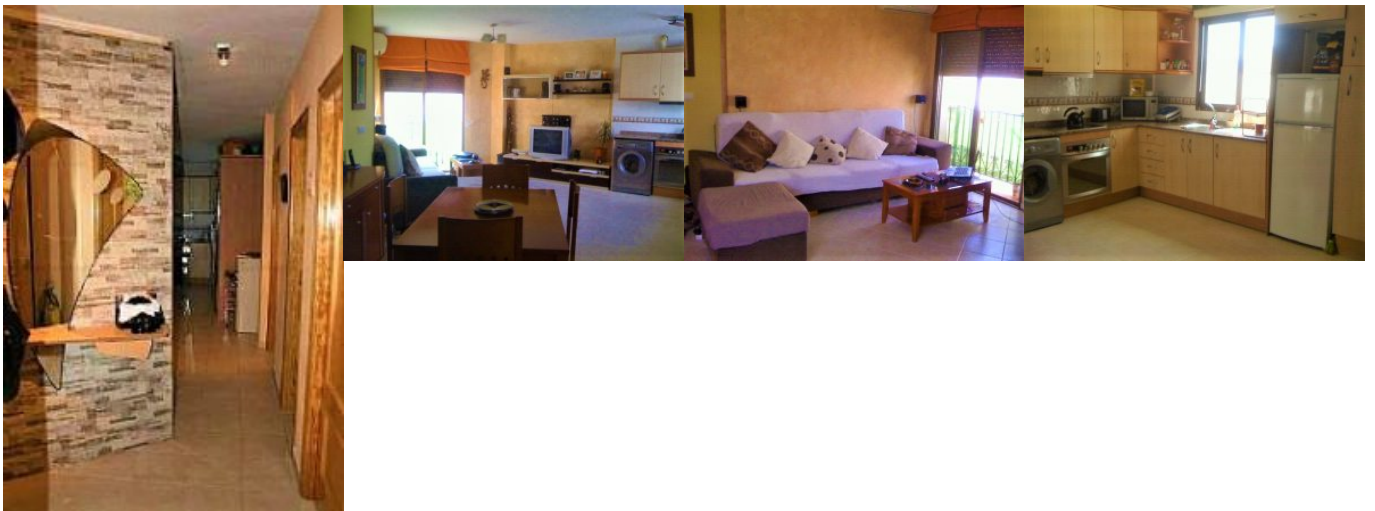

## DESCRIPTION

This apartment is located in the heart of Alfaz del Pi, with views of the mountains and the sea. The apartment is modern in decoration and consists of 2 bedrooms, a full bathroom, a living-dining room with a balcony and a fully equipped kitchen and a 30m<sup>2</sup> terrace.

## FEATURES

2 Bedrooms	1 Bathrooms
1 Kitchens	1 Living Rooms
Build Size = 70m <sup>2</sup>	Apartment
Modern	Sea views
Central	Terrace
Balcony	Aircon