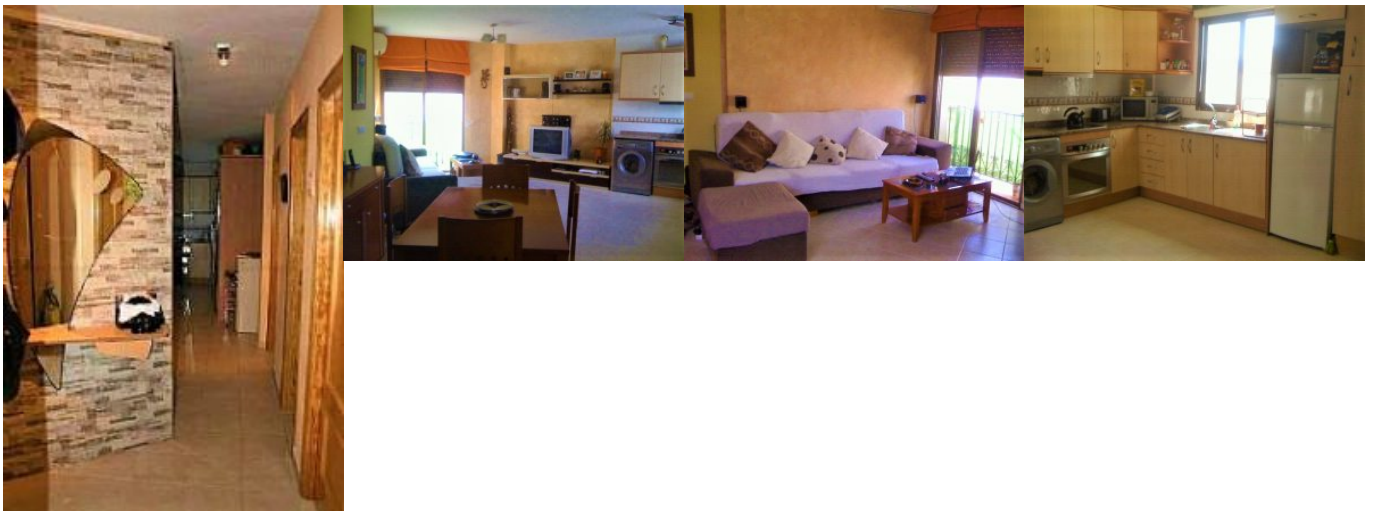

2 BEDROOM FLAT WITH VIEWS TO THE SEA AND THE MOUNTAIN

Alfaz del Pi

130,000 €

REF: RTB4944451

DESCRIPTION

This apartment is located in the heart of Alfaz del Pi, with views of the mountains and the sea. The apartment is modern in decoration and consists of 2 bedrooms, a full bathroom, a living-dining room with a balcony and a fully equipped kitchen and a 30m2 terrace.

FEATURES

2 Bedrooms	1 Bathrooms
1 Kitchens	1 Living Rooms
Build Size = 70m ²	Apartment
Modern	Sea views
Central	Terrace
Balcony	Aircon

FINANCIAL BREAKDOWN

12 MONTH RENTAL CONTRACT

Initial deposit of 13,000 €
Monthly rental payments of 700 €
Final Purchase Payment 108,600 €